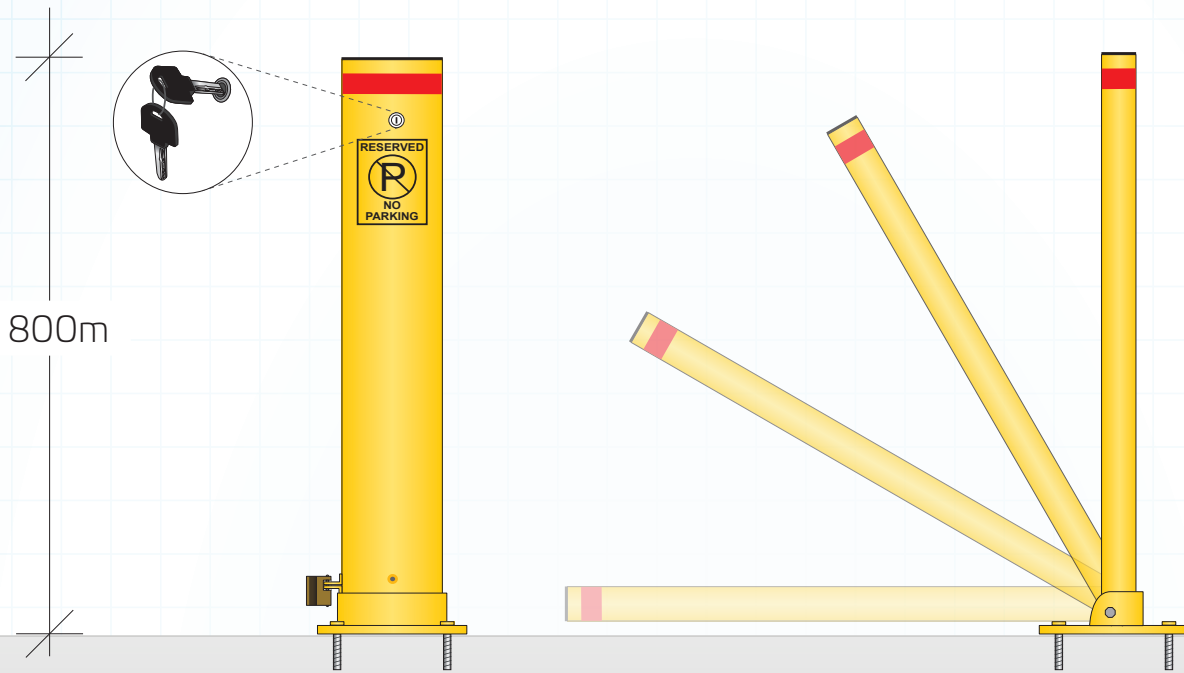

# DEFENDER BOLLARD

BDC800/K & BDC800/P

## 800mm Collapsible Bollards

Code	Style	Product Height	Depth	Width	Wall Th.
BDC800/K	Keyed	800mm	50mm	150mm	4mm
BDC800/P	Padlock	800mm	50mm	150mm	4mm

## Collapsible Bollard Optional Extras

Code	Description
KEY006	Additional key for collapsible bollard
PADS40	40mm Padlock
PADS50	50mm Padlock

- Easy to operate, key lock and padlock
- Ideal for controlling vehicle parking access
- Convenient and very secure
- Highly visible safety powdercoat yellow as standard
- Galvanised mild steel also available
- Other powdercoat colours available on request
- Personalised text may be added e.g. logo