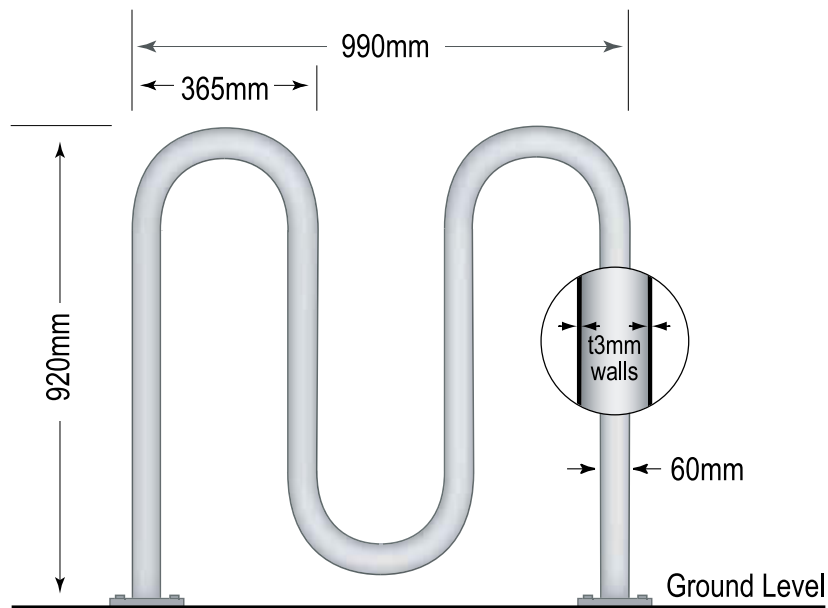

• bicycle parking for public spaces •

Baseplate: 140mm Dia.  
10mm thick baseplate  
3 x 16mm holes

### 3 Wave Bike Rack Specifications

- Width: 990mm
- Height: 920mm
- Depth: 60mm
- Finish: Hot-dip galvanised
- Fixings: 6 masonry anchors
- Options: Also available in 316 stainless steel (BKRWAVESS/I)