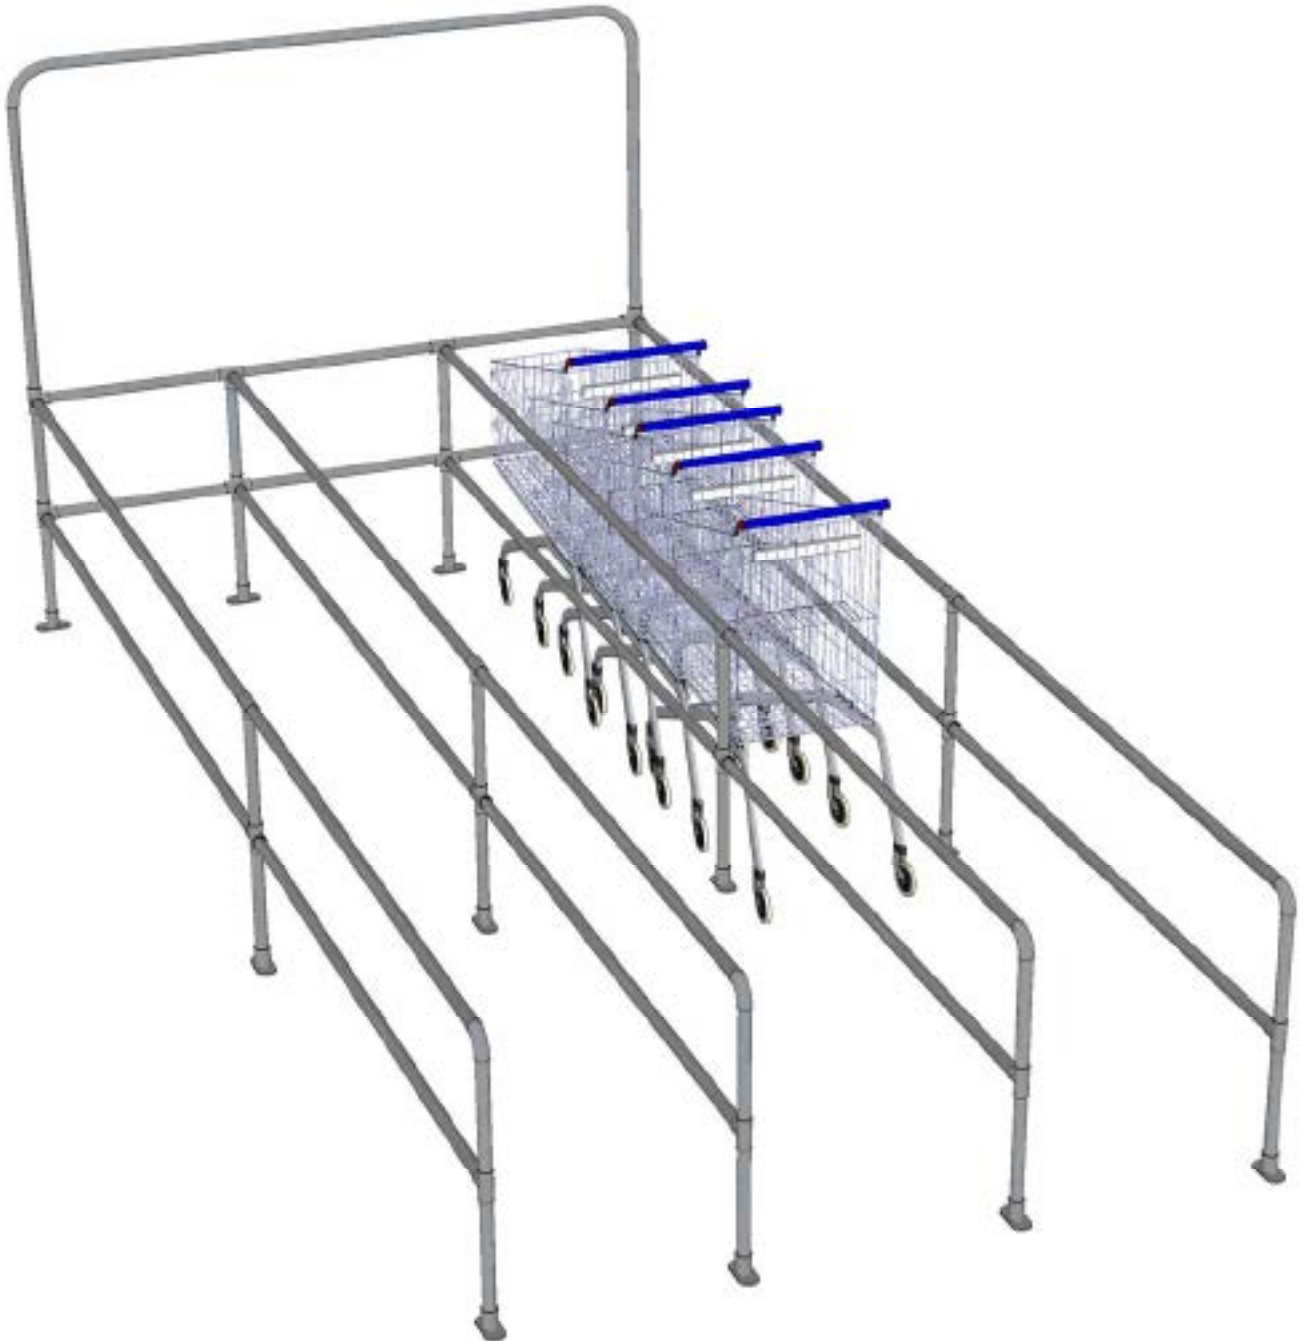

## QUICKCLAMP TROLLEY BAY

Suitable for shopping centres, trade centres and carparks.  
Please call for more information or specifications and suitability for your site.

**1300 76 44 77**